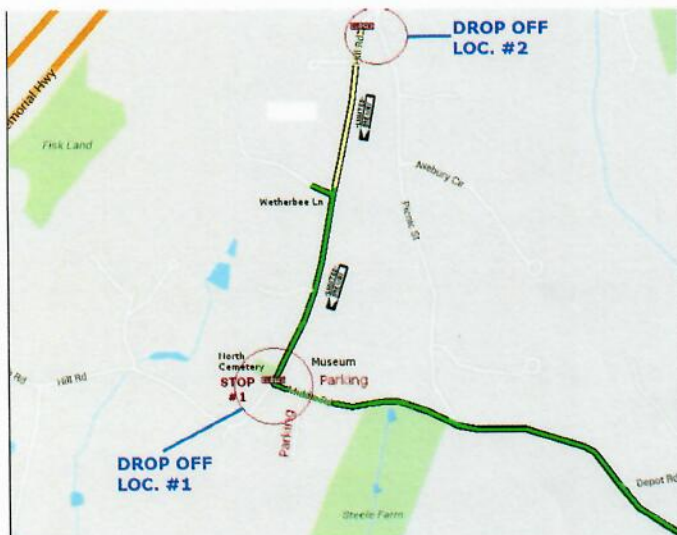

Boxborough Memorial Day Parade & Ceremony May 30, 2022

- **8:00am** - Marchers must be dropped off by 8am
- **8:15am** - Line up at 8:15 (Hill Rd & Wetherbee Lane).
- **8:30am** - Parade steps off at 8:30 sharp.

Parade Route:

- Begins at **Wetherbee Lane** on Hill Road
- Proceeds on **Hill Road** to NORTH CEMETERY (Ceremony #1)
- Turns left on **Middle Road** to TOWN HALL (Ceremony #2)
- Proceeds across Rte 111, onto **Stow Road** to SOUTH CEMETERY (Ceremony #3)

Drop Off Traffic: Please see Boxborough Public Notice on drop off and traffic.

<https://twitter.com/BoxboroughPD/status/998963983251070989>

Where to watch the Parade:

Ceremonies take place at North Cemetery, Town Hall, and South Cemetery. There is no parking at North Cemetery, so please advise people not in the parade who want to watch it to park at Town Hall, the church, or on Burroughs Road east of South Cemetery.

After-Parade Pick up:

If you are picking up marchers after the parade, please meet them at South Cemetery (corner of Stow and Burroughs Roads).

LINE OF MARCH

1. Police
2. Boy Scouts Honor Guard (with flags)
3. Active Military & Veterans (a. marching, b. in cars)
-
4. Boxborough Minuteman Company
5. Boxborough Selectmen, Senators
6. Blanchard Marching Band
-
7. Girl Scouts, Brownies, Daisies
8. Cub Scouts, Boy Scouts
-
9. Fire Department (*if available*)