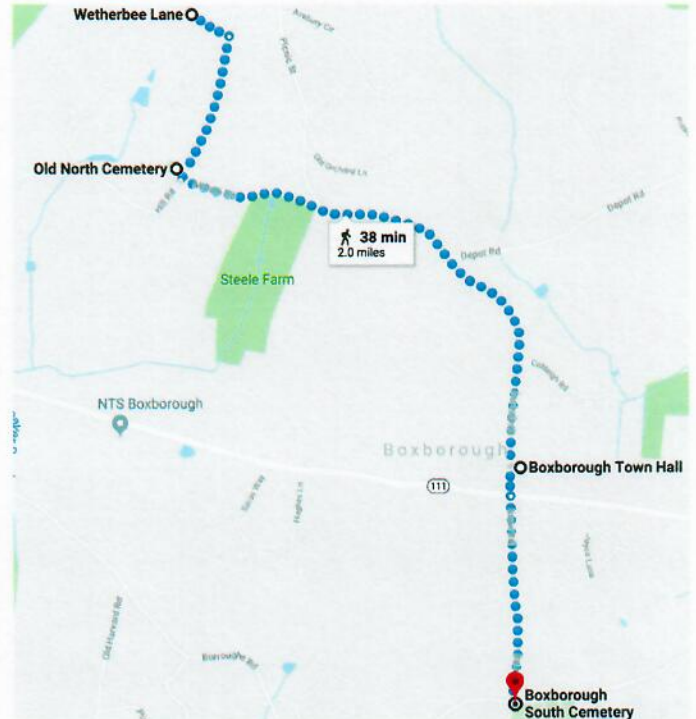

Boxborough Memorial Day Parade & Ceremony May 30, 2022

- **8:00am** - Marchers must be dropped off by 8am
- **8:15am** - Line up at 8:15 (Hill Rd & Wetherbee Lane).
- **8:30am** - Parade steps off at 8:30 sharp.

Parade Route:

- Begins at **Wetherbee Lane** on Hill Road
- Proceeds on **Hill Road** to NORTH CEMETERY (Ceremony #1)
- Turns left on **Middle Road** to TOWN HALL (Ceremony #2)
- Proceeds across Rte 111, onto **Stow Road** to SOUTH CEMETERY (Ceremony #3)

Drop Off Traffic: Please see Boxborough Public Notice on drop off and traffic.

<https://twitter.com/BoxboroughPD/status/998963983251070989>

Where to watch the Parade:

Ceremonies take place at North Cemetery, Town Hall, and South Cemetery. There is no parking at North Cemetery, so please advise people not in the parade who want to watch it to park at Town Hall, the church, or on Burroughs Road east of South Cemetery.

After-Parade Pick up:

If you are picking up marchers after the parade, please meet them at South Cemetery (corner of Stow and Burroughs Roads).

LINE OF MARCH

1. Police
2. Boy Scouts Honor Guard (with flags)
3. Active Military & Veterans (a. marching, b. in cars)
-
4. Boxborough Minuteman Company
5. Boxborough Selectmen, Senators
6. Blanchard Marching Band
-
7. Girl Scouts, Brownies, Daisies
8. Cub Scouts, Boy Scouts
-
9. Fire Department (*if available*)